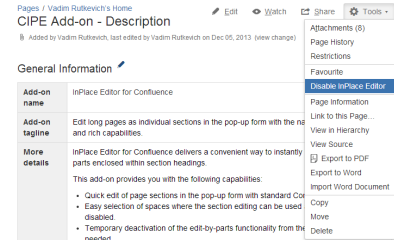

The add-on activates only for the selected spaces and heading levels and can be disabled at once.