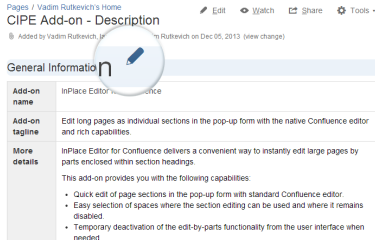

# InPlace Editor for Confluence

Clicking the Pencil icon next to the heading allows you to launch sectional editing.