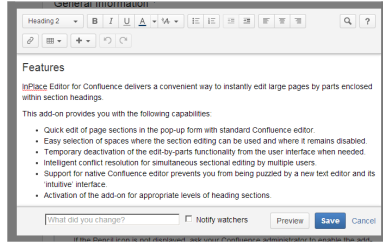

# InPlace Editor for Confluence

Clicking the Pencil icon next to the heading allows you to launch sectional editing.

## Contents

Edit paragraphs in the native Confluence editor that opens in the pop-up form.

The add-on activates only for the selected spaces and heading levels and can be disabled at once.