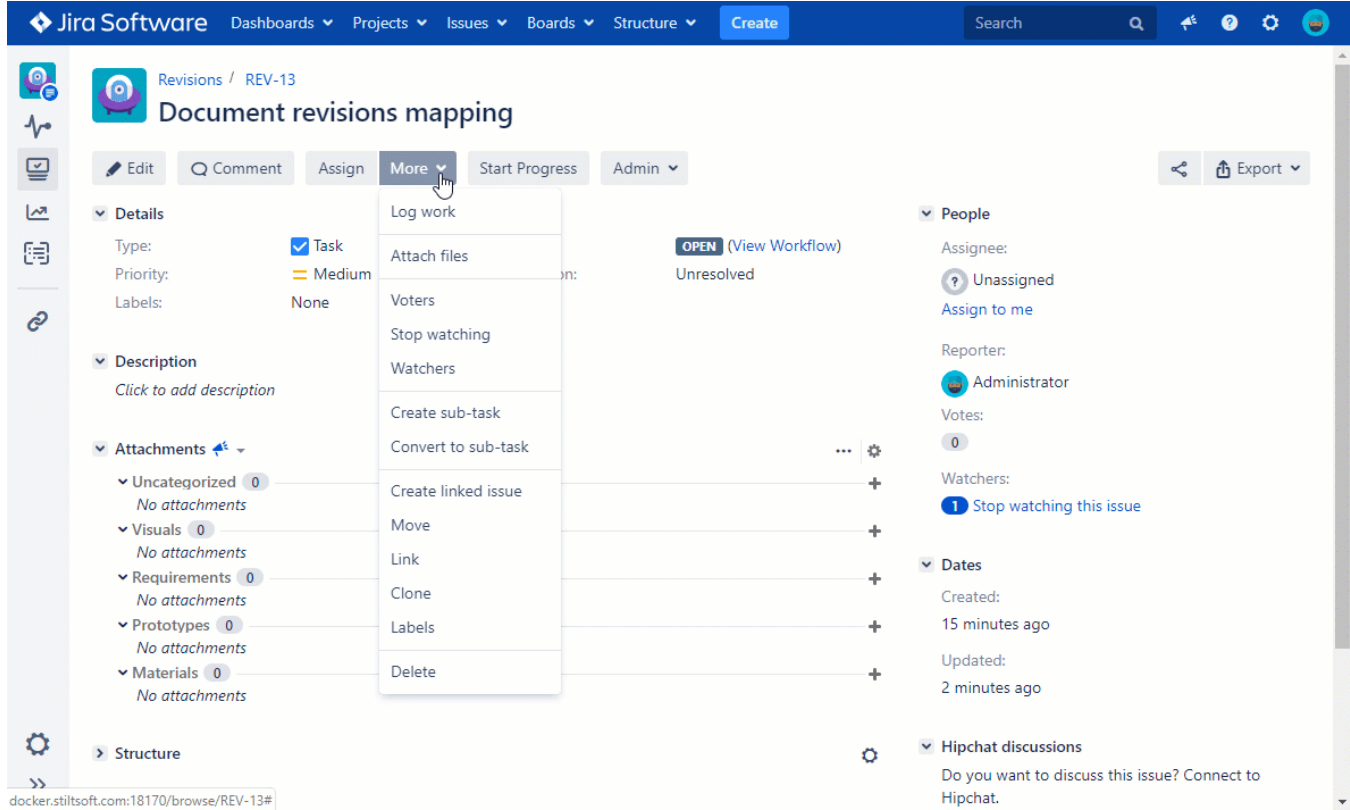

Smart Attachments 2.2.0

New in this release

Added the automatic mapping of revisions to documents.

Now the app will automatically attach revisions to the document if their names are the same.

Fixed in this release

- Resolved the issue with the error occurrence when creating a new issue on the Scrum/Kanban board.
- Resolved the issue with disappearance of categories when creating new issues in the Structure app.
- Resolved the issue with infinite display of the spinner when moving a test step in the project where the Smart Attachments app is enabled.