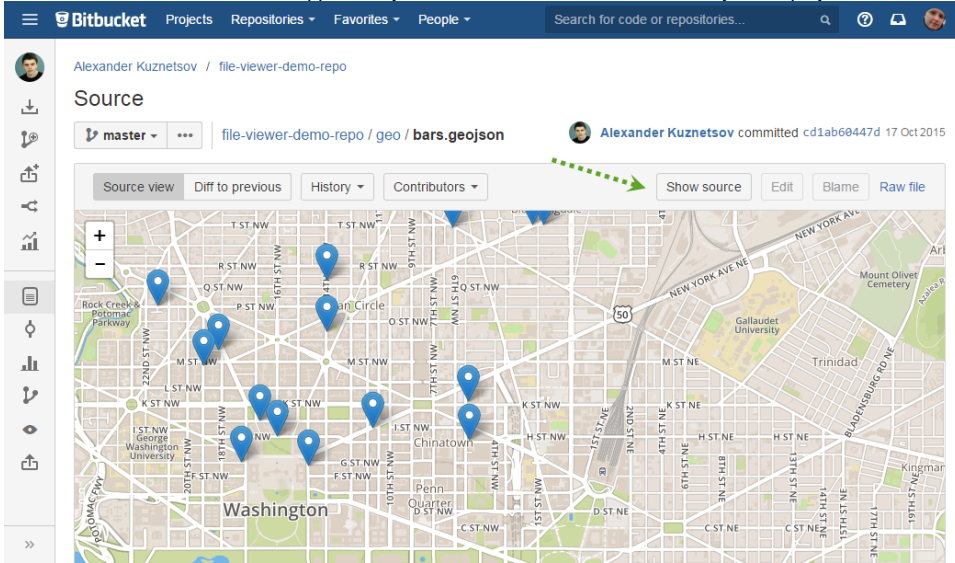

Installation

- [Bitbucket Server](#)
- [Bitbucket Cloud](#)

Bitbucket Server

To install File Viewer for Bitbucket Server, log into your Bitbucket Server as Administrator and install File Viewer directly [from Atlassian Marketplace](#) or by [file upload](#). To check whether File Viewer is compatible with your Bitbucket Server version, please, visit [Atlassian Marketplace](#).

Once File Viewer is installed, you can start using the add-on:

1. Navigate to the **Source** section on the left-hand sidebar in your repository
2. Select a file you would like to view in Bitbucket
3. If the format of a selected file is supported by File Viewer, the file will automatically be displayed in a suitable viewer

4. To switch to the default file view, click **Show source**. To get back to browsing a file in a viewer, click **Show rendered**.

Bitbucket Cloud

To install File Viewer for Bitbucket Cloud:

1. click your profile picture in the top right corner of the screen
2. choose Integrations
3. locate File Viewer for Bitbucket Cloud
4. click 'Add'

1. Navigate to the Source section on the left-hand sidebar in your repository
2. Locate a file you would like to view in Bitbucket

3. Select the 'View as ...' option in the 'Default File Viewer'

The screenshot shows the Bitbucket interface for a repository named 'demo-repo / csv / Items.tsv'. The file viewer is displaying a table of data. A dropdown menu is open over the 'Default File Viewer' button, showing the option 'View as table' which is highlighted. A green dashed arrow points from the instruction text to this menu.