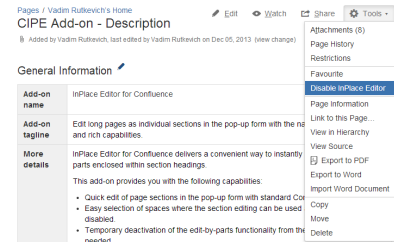

InPlace Editor for Confluence

Clicking the Pencil icon next to the heading allows you to launch sectional editing.

Contents

Edit paragraphs in the native Confluence editor that opens in the pop-up form.

The add-on activates only for the selected spaces and heading levels and can be disabled at once.