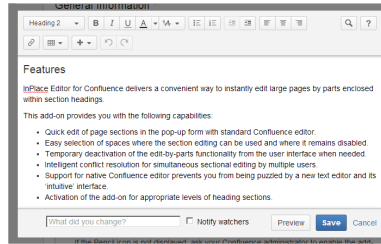

InPlace Editor for Confluence

Clicking the Pencil icon next to the heading allows you to launch sectional editing.

Contents

Edit paragraphs in the native Confluence editor that opens in the pop-up form.

The add-on activates only for the selected spaces and heading levels and can be disabled at once.