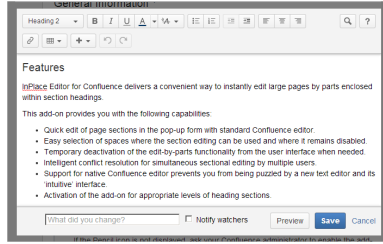

InPlace Editor for Confluence

Clicking the Pencil icon next to the heading allows you to launch sectional editing.

Contents

Edit paragraphs in the native Confluence editor that opens in the pop-up form.

The add-on activates only for the selected spaces and heading levels and can be disabled at once.