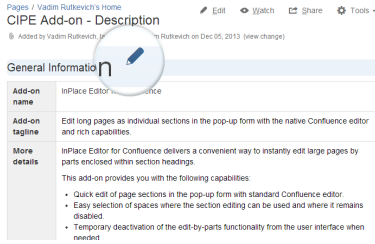

InPlace Editor for Confluence

Clicking the Pencil icon next to the heading allows you to launch sectional editing.

Contents

Edit paragraphs in the native Confluence editor that opens in the pop-up form.

The add-on activates only for the selected spaces and heading levels and can be disabled at once.