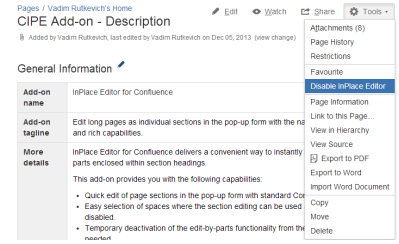

InPlace Editor for Confluence

Clicking the Pencil icon next to the heading allows you to launch sectional editing.

Contents

Edit paragraphs in the native Confluence editor that opens in the pop-up form.

The add-on activates only for the selected spaces and heading levels and can be disabled at once.